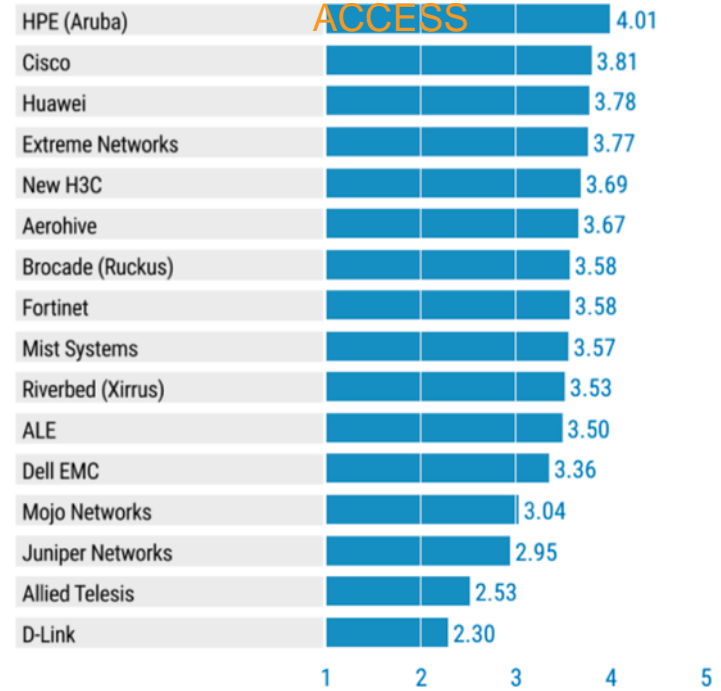

#1

In 5/6 CATEGORIES

Source: Gartner Magic Quadrant for the Wired and Wireless LAN Access Infrastructure
October 2017, Tim Zimmerman, Christian Canales, Bill Menezes
ID Number: G00316060

GARTNER CRITICAL CAPABILITIES WIRED AND WIRELESS LAN ACCESS

As of November 2017

© Gartner, Inc

Source: Gartner (November 2017)