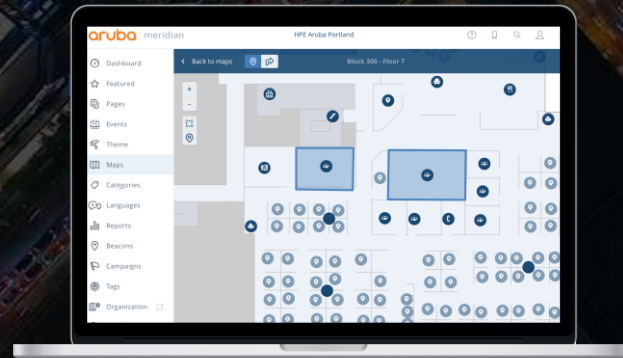

# Large Scale Deployment – Restaurant Chain

14,000 sites  
3 IAPs / 2 Switch / 1 Gateway

Complete Branch Deployment –  
Wireless, Wireless and WAN

ClearPass for Policy Orchestration

Secure Remote Inbound access  
(VIA VPN)

# EXPERIENCE DRIVEN BY THE INTELLIGENT EDGE

END  
USER

LINE OF  
BUSINESS

IT

CISO

ClearPass Guest

Meridian

User Experience  
Insight