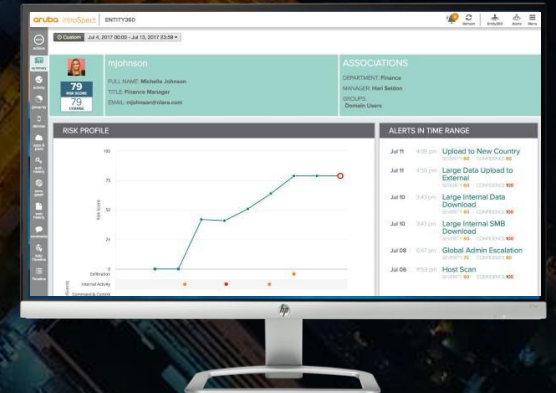

# EXPERIENCE DRIVEN BY THE INTELLIGENT EDGE

END  
USER

LINE OF  
BUSINESS

IT

CISO

ClearPass Guest

Meridian

User Experience  
Insight