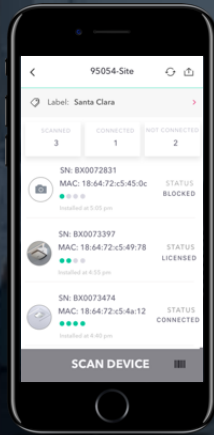

ARUBA SOFTWARE-DEFINED BRANCH

Easy Mobile Provisioning