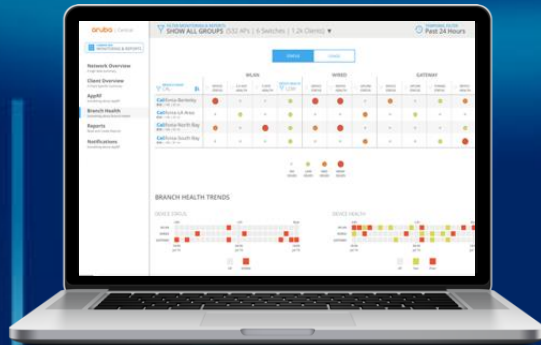

## Evolution of Network Architecture

# CONNECTING THE EDGE TO THE CLOUD

Market Leading Branch Mobility Solution + Branch Gateway + Cloud-Based Management  
Integrated Security, LAN, and WLAN Managed Centrally

Aruba Gateway

Aruba Central

Aruba ClearPass