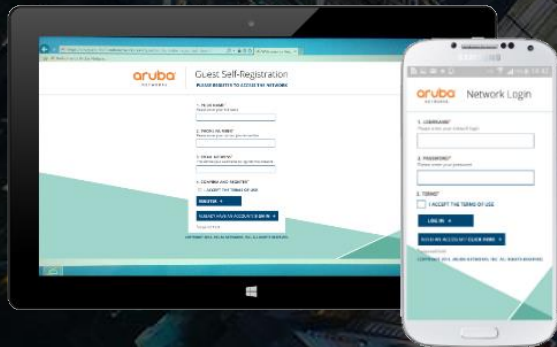

# EXPERIENCE DRIVEN BY THE INTELLIGENT EDGE

END  
USER

LINE OF  
BUSINESS

IT

CISO

ClearPass Guest

Meridian

User Experience  
Insight