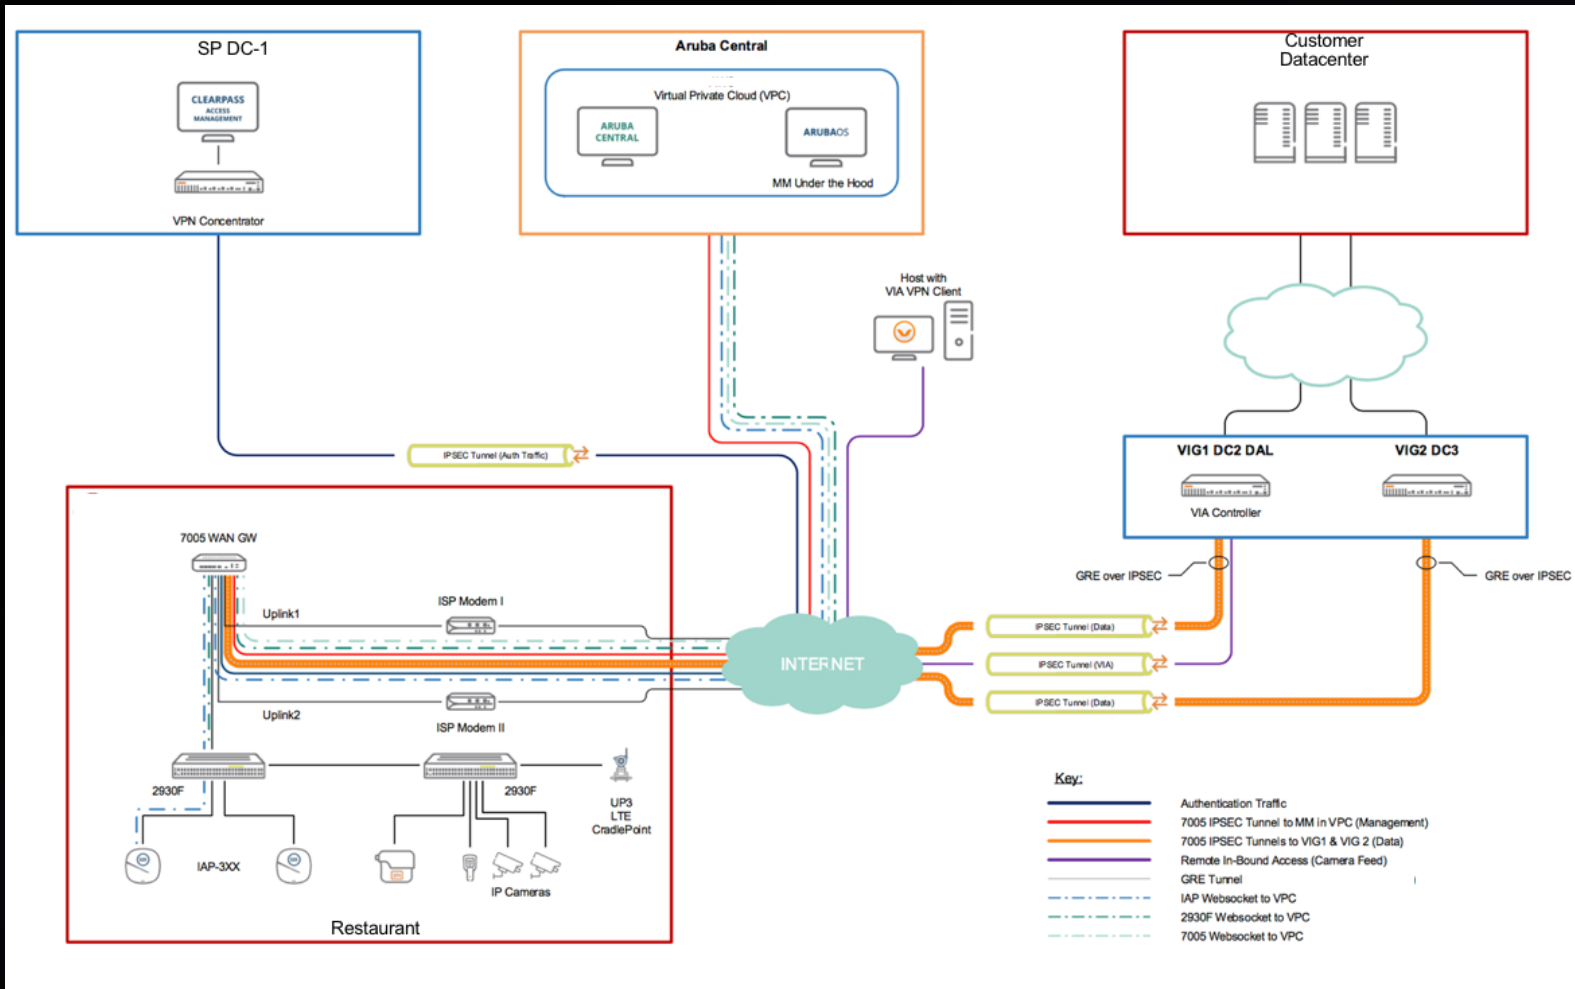

# CONNECTING THE EDGE TO THE CLOUD

Market Leading Branch Mobility Solution + Branch Gateway + Cloud-Based Management  
Integrated Security, LAN, and WLAN Managed Centrally

Aruba Gateway

Aruba Central

Aruba ClearPass

# ARUBA SOFTWARE-DEFINED BRANCH

Easy Mobile Provisioning

Cloud-Managed at Scale

Amazing User Experiences

FROM SD-LAN

Secure Access

Dropbox

Office 365

Optimized Cloud Connectivity

TO SD-Branch

# Large Scale Deployment – Restaurant Chain

14,000 sites  
3 IAPs / 2 Switch / 1 Gateway

Complete Branch Deployment –  
Wireless, Wireless and WAN

ClearPass for Policy Orchestration

Secure Remote Inbound access  
(VIA VPN)