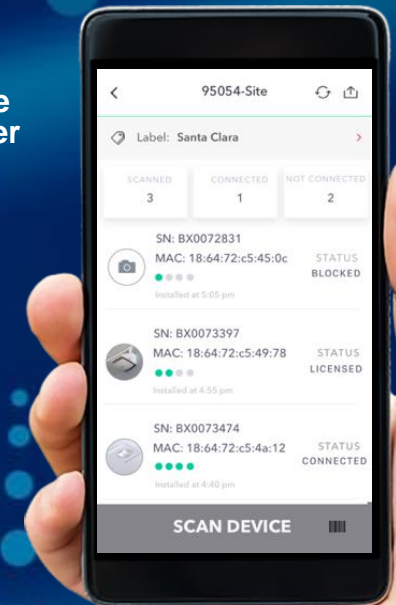

# CONNECTING THE EDGE TO THE CLOUD

Market Leading Branch Mobility Solution + Branch Gateway + Cloud-Based Management  
Integrated Security, LAN, and WLAN Managed Centrally

Aruba Gateway

Aruba Central

Aruba ClearPass

Mobile  
Installer  
App