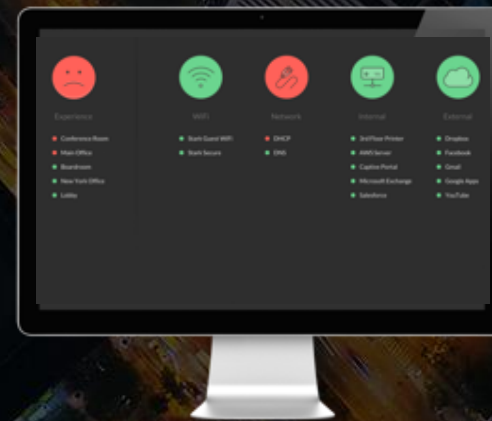

# EXPERIENCE DRIVEN BY THE INTELLIGENT EDGE

END  
USER

LINE OF  
BUSINESS

IT

CISO

ClearPass Guest

Meridian

User Experience  
Insight